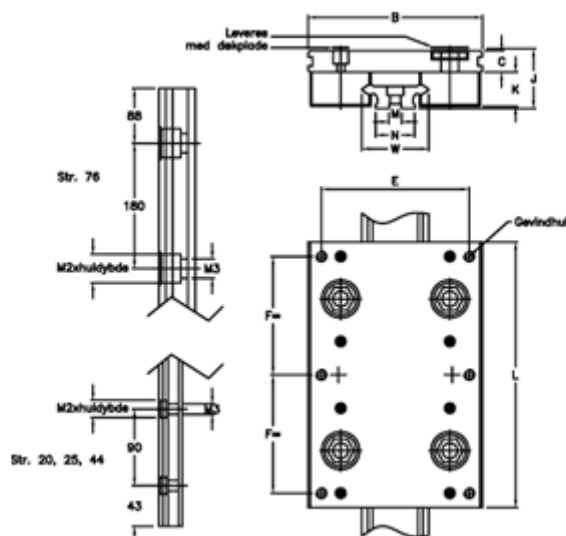

Article number: 056512010536

Description: Hepco Simple Select 20 1-536

## Measures

B = 64	M = 5x2
C = 10.0	M1 = 4.5
E = 50	M2 = 8x4,1
F = 44	N = 12.4
G = 6xM5	Size = 20
J = 24.95	W = 20
K = 14.0	
L = 100	